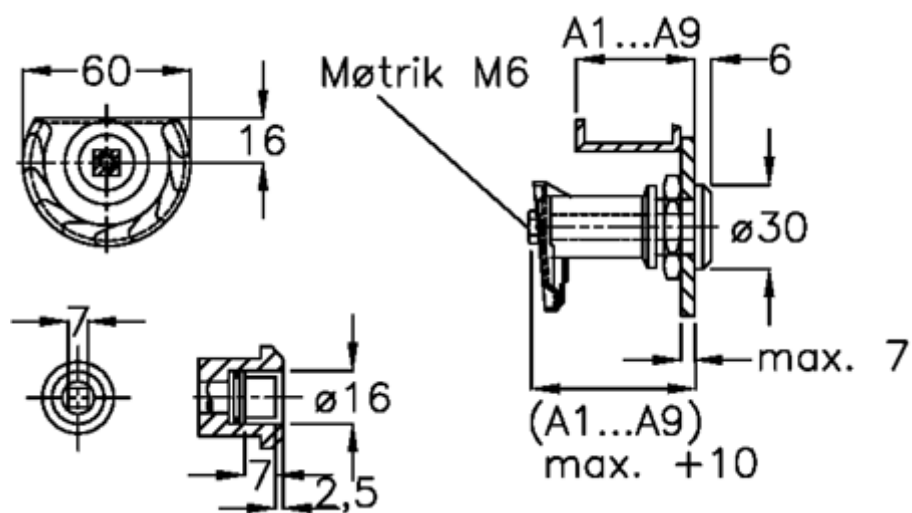

Article number: 20918017

Description: E+G Door lock
GN 119-VK7-A7

Measures

Door + frame thickness = 47-55

Measure type = A7